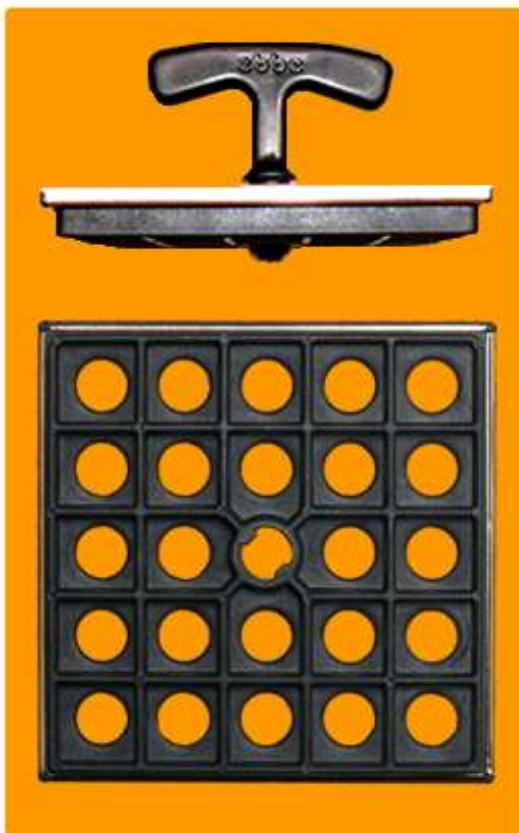

JUNE 2008

New!
THIS JULY

**E4400 SERIES
DRAIN GRATES**

**COMPATIBLE WITH
E4400
BODY & PLUG ONLY!
REPLACES
EZ 4400
SERIES GRATES**

- Construction
 - Stainless Clad Glass/Polymer Composite Frame.
 - Grate Puller (twist & pull)
 - 25 Hole Pattern (11 GPM Capacity)
 - Friction Fit / No Binding / No Screws
- 100% PVD Finishes
 - Most Durable Finishes Available
 - Color Fast Indoor or Outdoor
 - Easily Maintained. No Special Cleaners!
- 10 Popular Plumbing Finishes
 - Oil Rubbed Bronze
 - Polished Chrome
 - Brushed Nickel
 - Polished Nickel (new)
 - Brushed Bronze (new)
 - Polished Copper (new)
 - Antique Pewter
 - Black Chrome (new)
 - Graphite (new)
 - Bright Brass (new)
- One Level Pricing / All Finishes